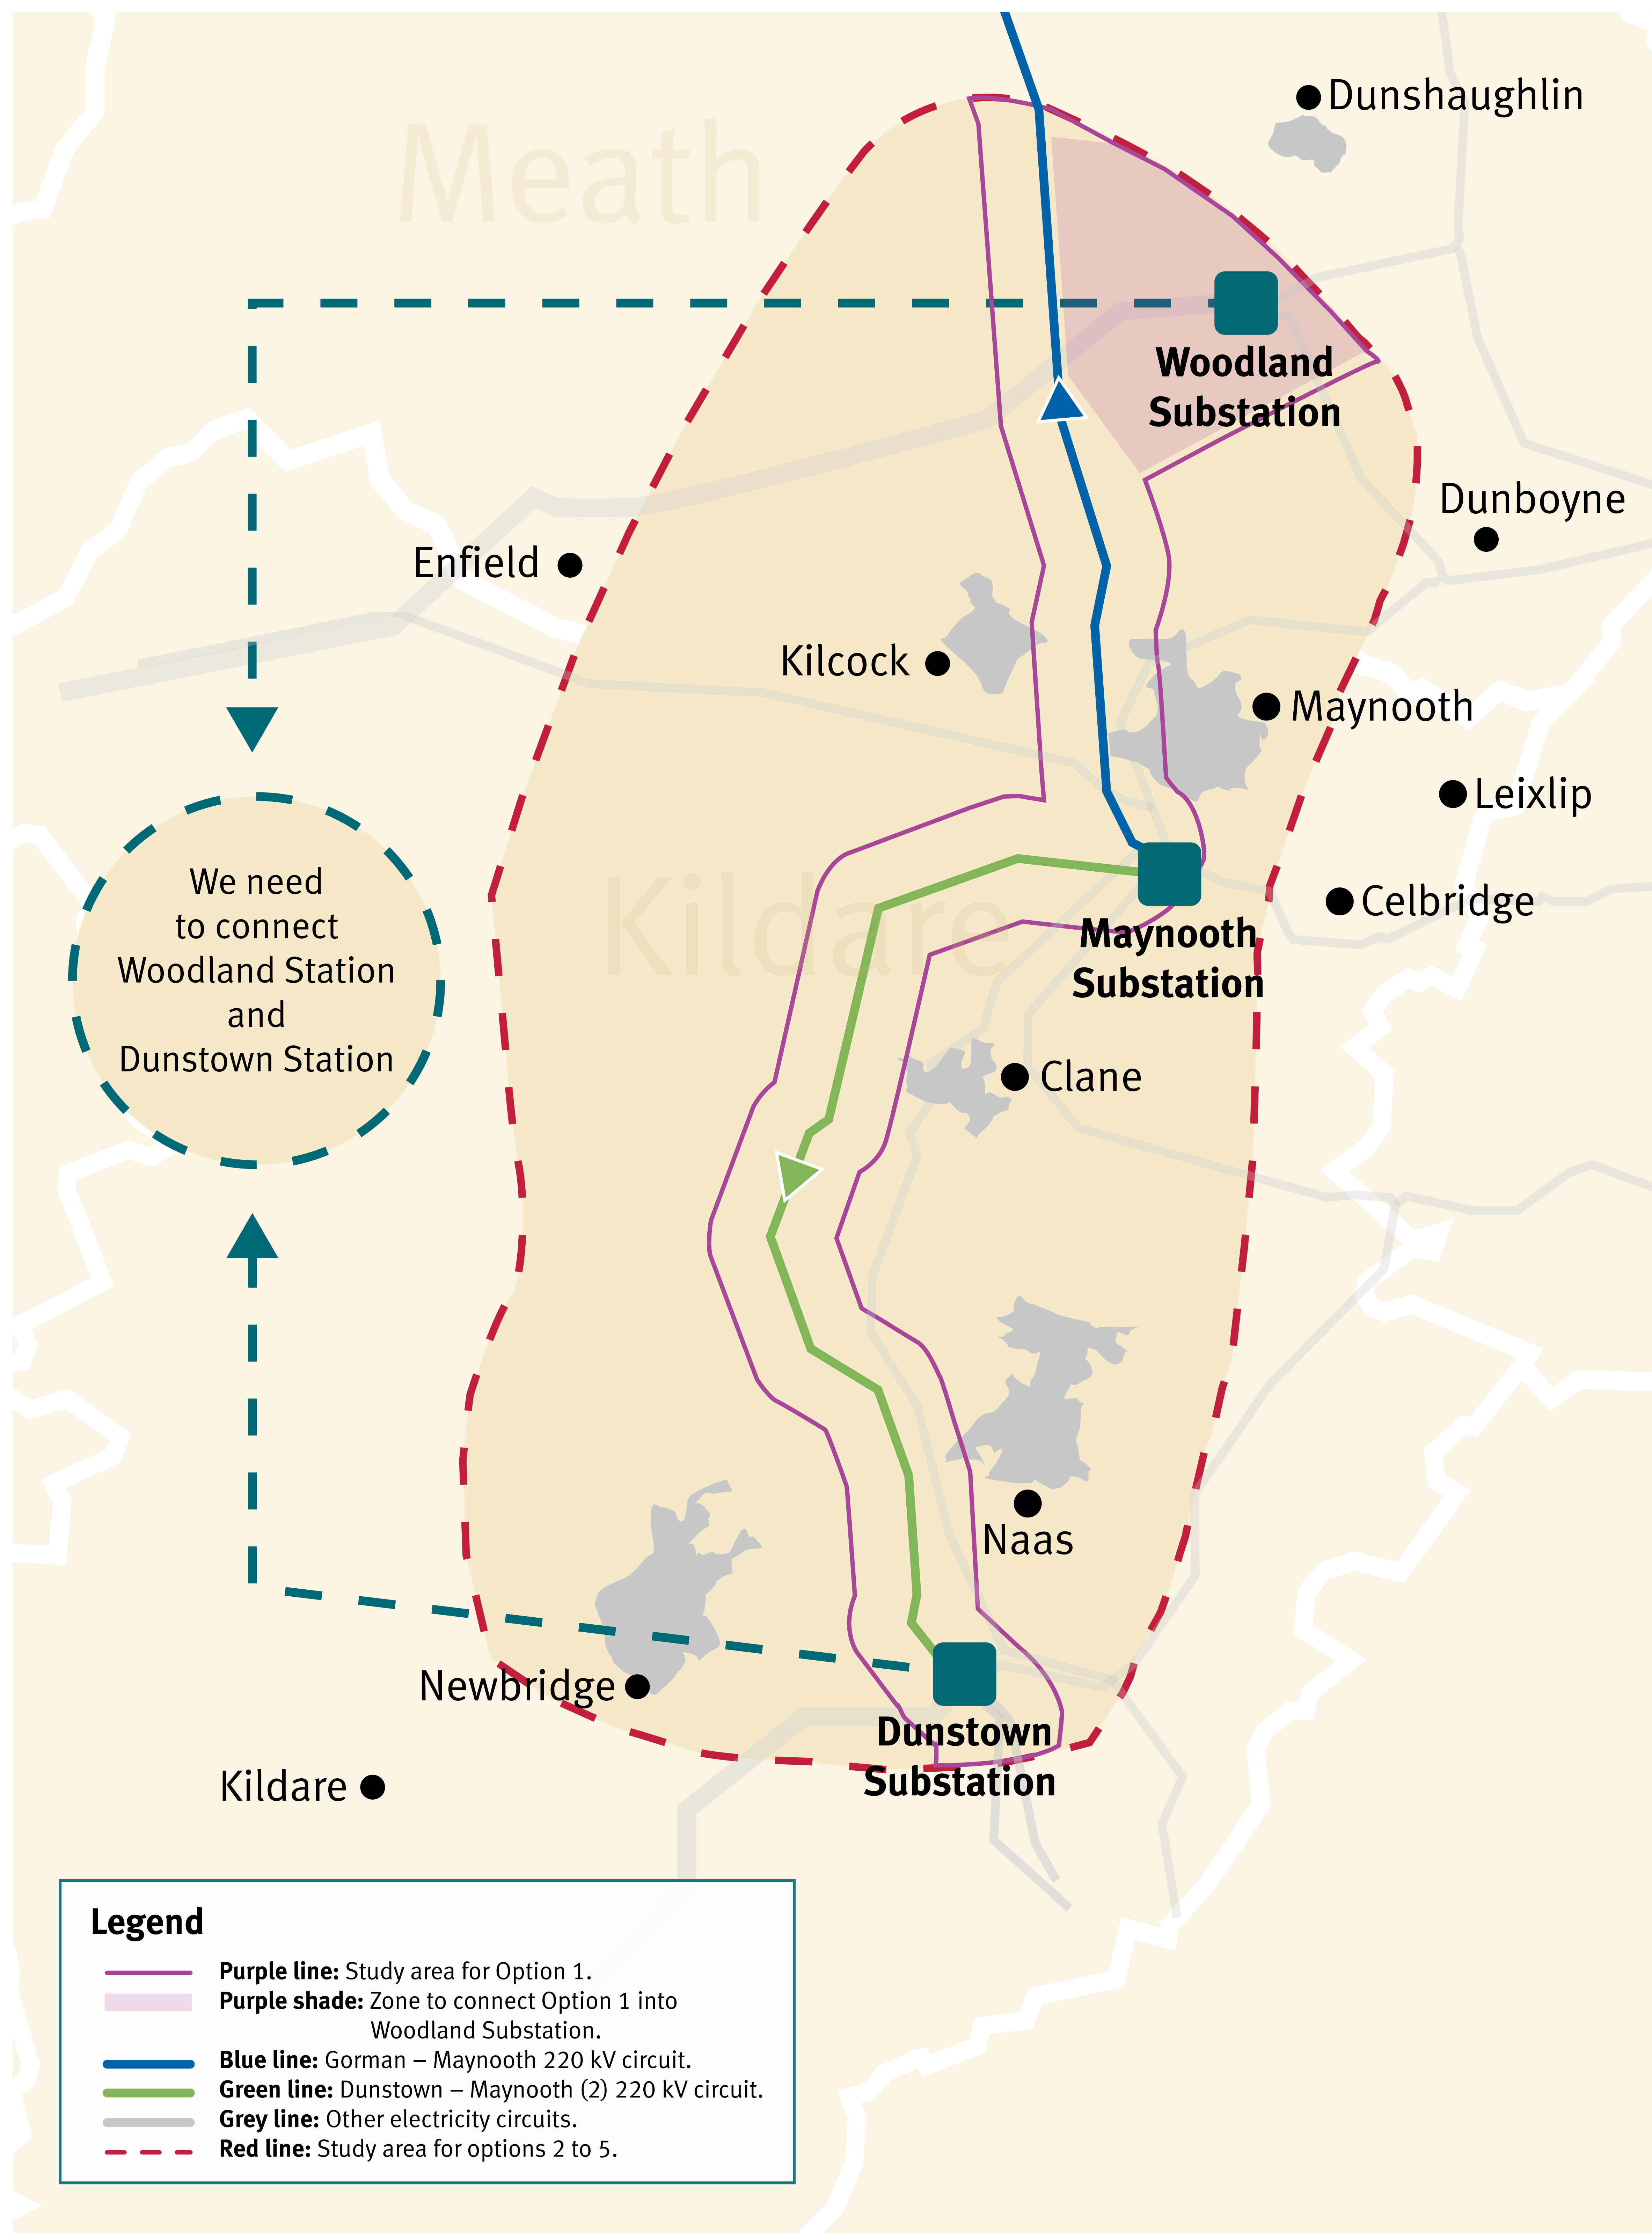

# The study area

This is the proposed area within which the electricity infrastructure for The Kildare-Meath Grid Upgrade will be built. The option taken forward at the end of the six-step process will happen within the study area shown in shown in the figure below by the red dashed line.

**The Kildare-Meath Grid Upgrade Study Area**